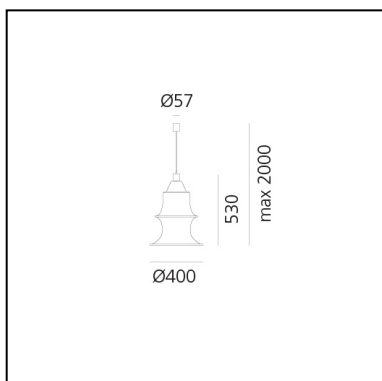

Falkland 53 Suspension - Body Lamp

Bruno Munari

 Dimmerable: 

LUMINAIRE

- Watt: **77W**

Notes

Code related only to electrical part, to be completed with elastic fabric accessory.

DESCRIPTION

Falkland suspension is a lamp with a spontaneous shape that is achieved by the contrasting forces of its components: the tension of a stretched tube of finely woven fabric and the weight of seven different sized metal rings. A single light bulb and aluminium reflector illuminate the curves of the fabric.

PRODUCT CODE: DS2040RIF

FEATURES

- Article Code: **DS2040RIF**
- Colour: **White**
- Installation: **Suspension**
- Material: **Filanca, aluminum**
- Series: **Design Collection, Danese**
- Environment: **Indoor**
- design by: **Bruno Munari**

DIMENSIONS

- Height: **cm 53**
- Diameter: **cm 40**
- Base Diameter: **cm 5.7**
- Max Height from ceiling: **cm 200**

NOT INCLUDED SOURCES

- Category: **HALO**
- Number: **1**
- Watt: **77W**
- Socket: **E27**
- Class: **A**